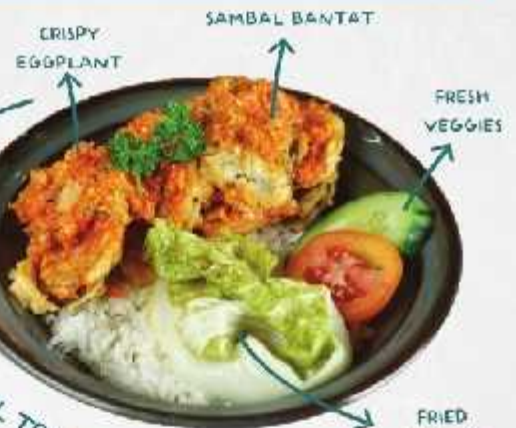

SPICY LEVEL 1-5

ADDITIONAL 5K FOR: ✓ EGGS

CHICKEN & SMOKED BEEF

✓ VEGETABLES

RICE BOWL 37K

✓ CRACKERS

CHICKEN CUTLET BBQ

RICE BOWL 32K

CHICKEN TERIYAKI

RICE BOWL 37K

GEPREK DUCK SAMBAL IJO

RICE BOWL 55K

GEPREK DUCK SAMBAL MATAH

RICE BOWL 55K

**GEPREK AYAM
SAMBAL MATAH 37 K**

CRISPY EGGPLANT
SAMBAL BANTAT
FRESH VEGGIES
RICE BOWL TERONG SAMBAL BANTAT
FRIED CABBAGE

MELTED MOZZARELLA
FRIED CHICKEN
FRESH VEGGIES
FRIED CABBAGE
GEPREK AYAM MOZZARELLA 37K

**BEEF TERIYAKI
RICE BOWL 37 K**

SALTED EGG CHICKEN 37K
FRESH VEGGIES
SALTED EGG SAUCE
FRIED CABBAGE

THE PRICES ARE NETT