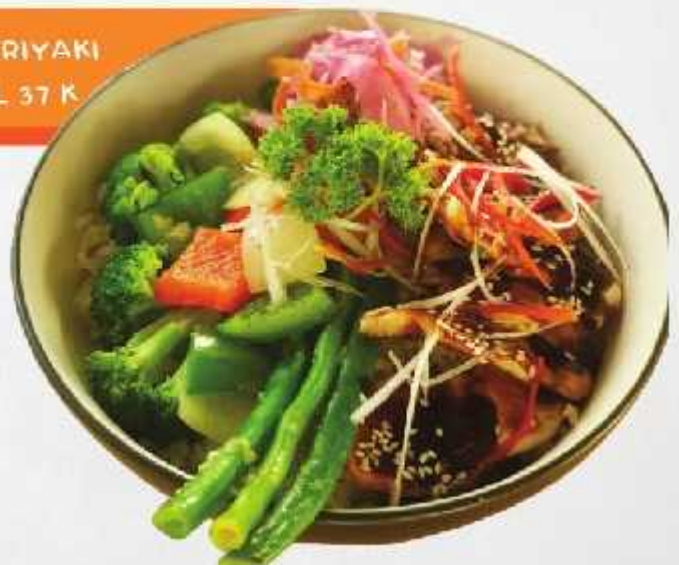

CRISPY EGGPLANT
SAMBAL BANTAT
FRESH VEGGIES
RICE BOWL TERONG SAMBAL BANTAT
FRIED CABBAGE

MELTED MOZZARELLA
FRIED CHICKEN
FRESH VEGGIES
FRIED CABBAGE
GEPREK AYAM MOZZARELLA 37K

**BEEF TERIYAKI
RICE BOWL 37 K**