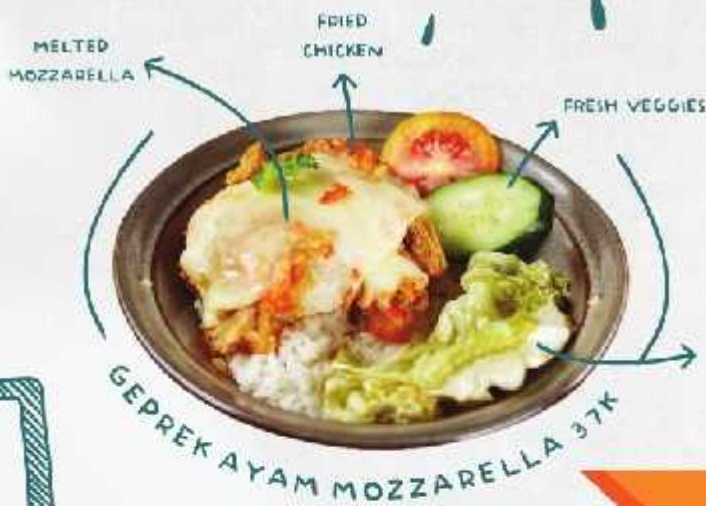

CHICKEN TERIYAKI

RICE BOWL 37K

GEPREK DUCK SAMBAL IJO

RICE BOWL 55K

GEPREK DUCK SAMBAL MATAH

RICE BOWL 55K

**GEPREK AYAM
SAMBAL MATAH 37 K**

CRISPY EGGPLANT
SAMBAL BANTAT
FRESH VEGGIES
RICE BOWL TERONG SAMBAL BANTAT
FRIED CABBAGE

MELTED MOZZARELLA
FRIED CHICKEN
FRESH VEGGIES
FRIED CABBAGE
GEPREK AYAM MOZZARELLA 37K

**BEEF TERIYAKI
RICE BOWL 37 K**

SALTED EGG CHICKEN 37K
FRESH VEGGIES
SALTED EGG SAUCE
FRIED CABBAGE

THE PRICES ARE NETT